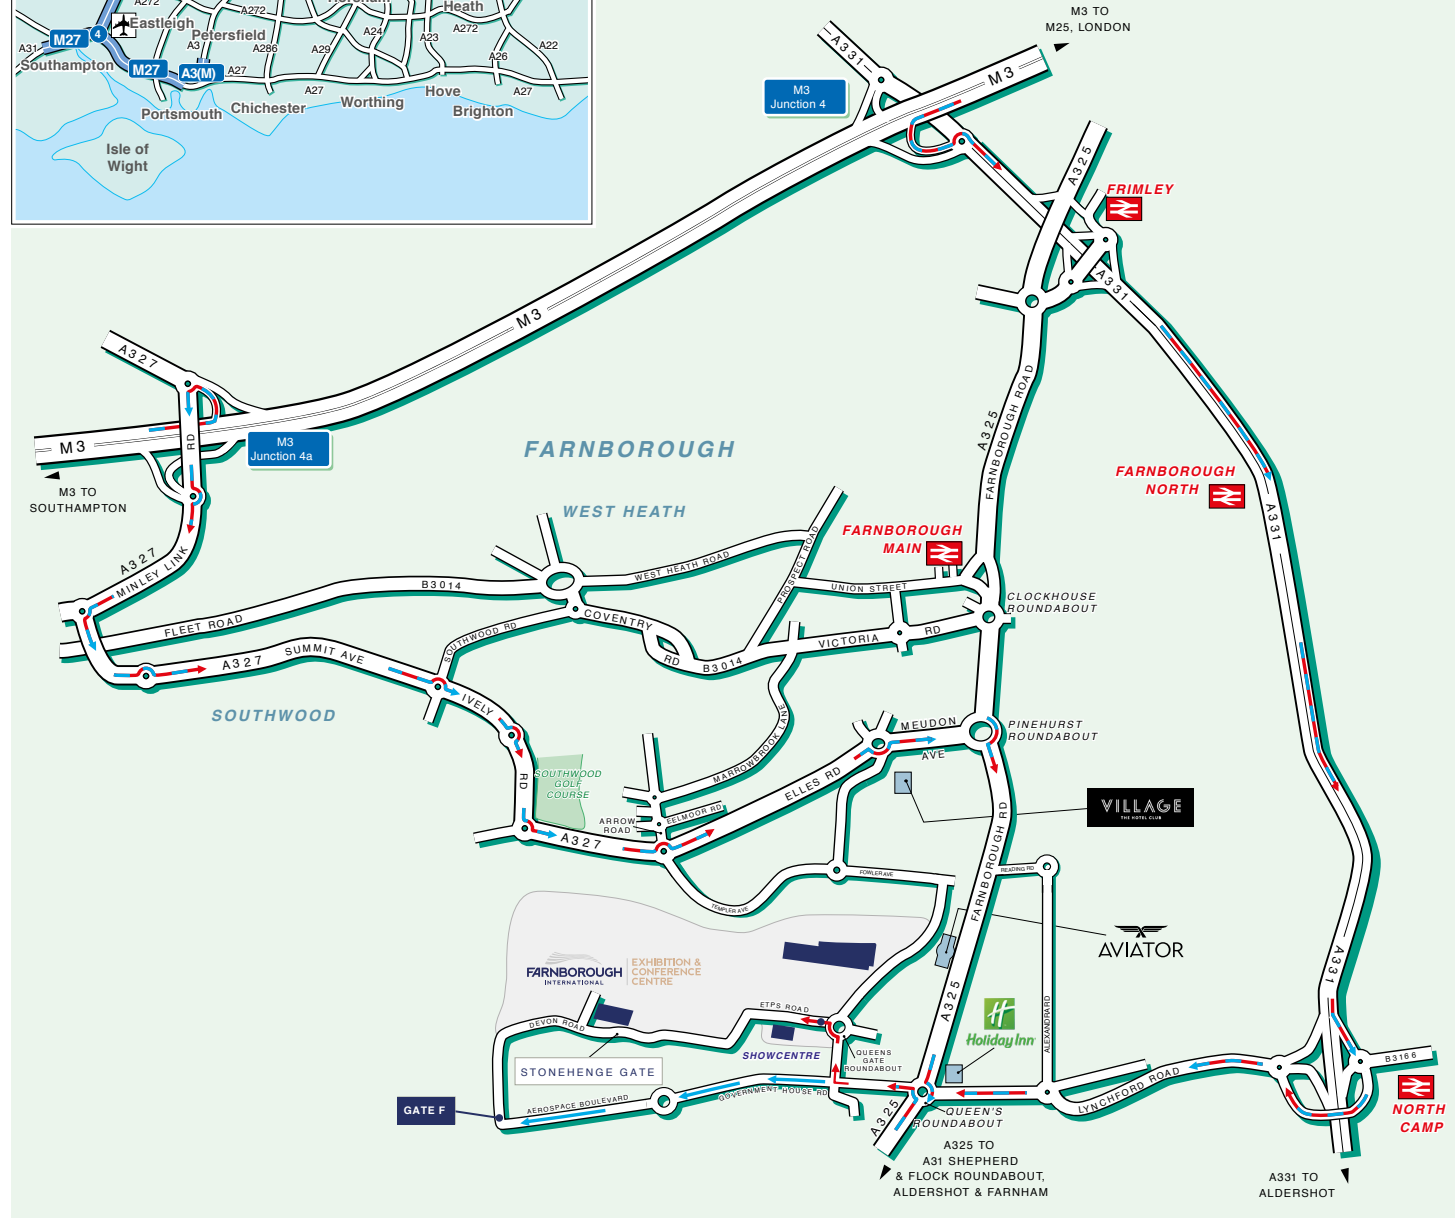

For directions using SatNav please enter:
Gate F - GU14 6TQ

T: +44 (0) 1252 532800

E: event-enquiries@farnborough.com

W: www.farnborough.com

How to find us

By Road

Farnborough International Ltd (FIL) is situated south west of London, close to Junction 4 of the M3. Follow the 'Exhibition Centre' signs on all major routes.

By Rail

Farnborough Main Station
Approximately 5 minutes drive away.
North Camp Station
Approximately 5 minutes drive away.
Farnborough North Station
Approximately 10 minutes drive away.
Frimley Station
Approximately 10 minutes drive away.

For information on train times and operators call National Rail Enquiries on 08457 484950 or check their website at www.nationalrail.co.uk

By Air

TAG Farnborough Airport is Europe's premier business airport and gives direct access to the site and venues.
Heathrow Airport
Approximately 30 minutes drive away.
Gatwick Airport
Approximately 50 minutes drive away.

© Give Way Mapping 2015 Tel: 0191 482 0696. © Crown Copyright. PU 100023755.